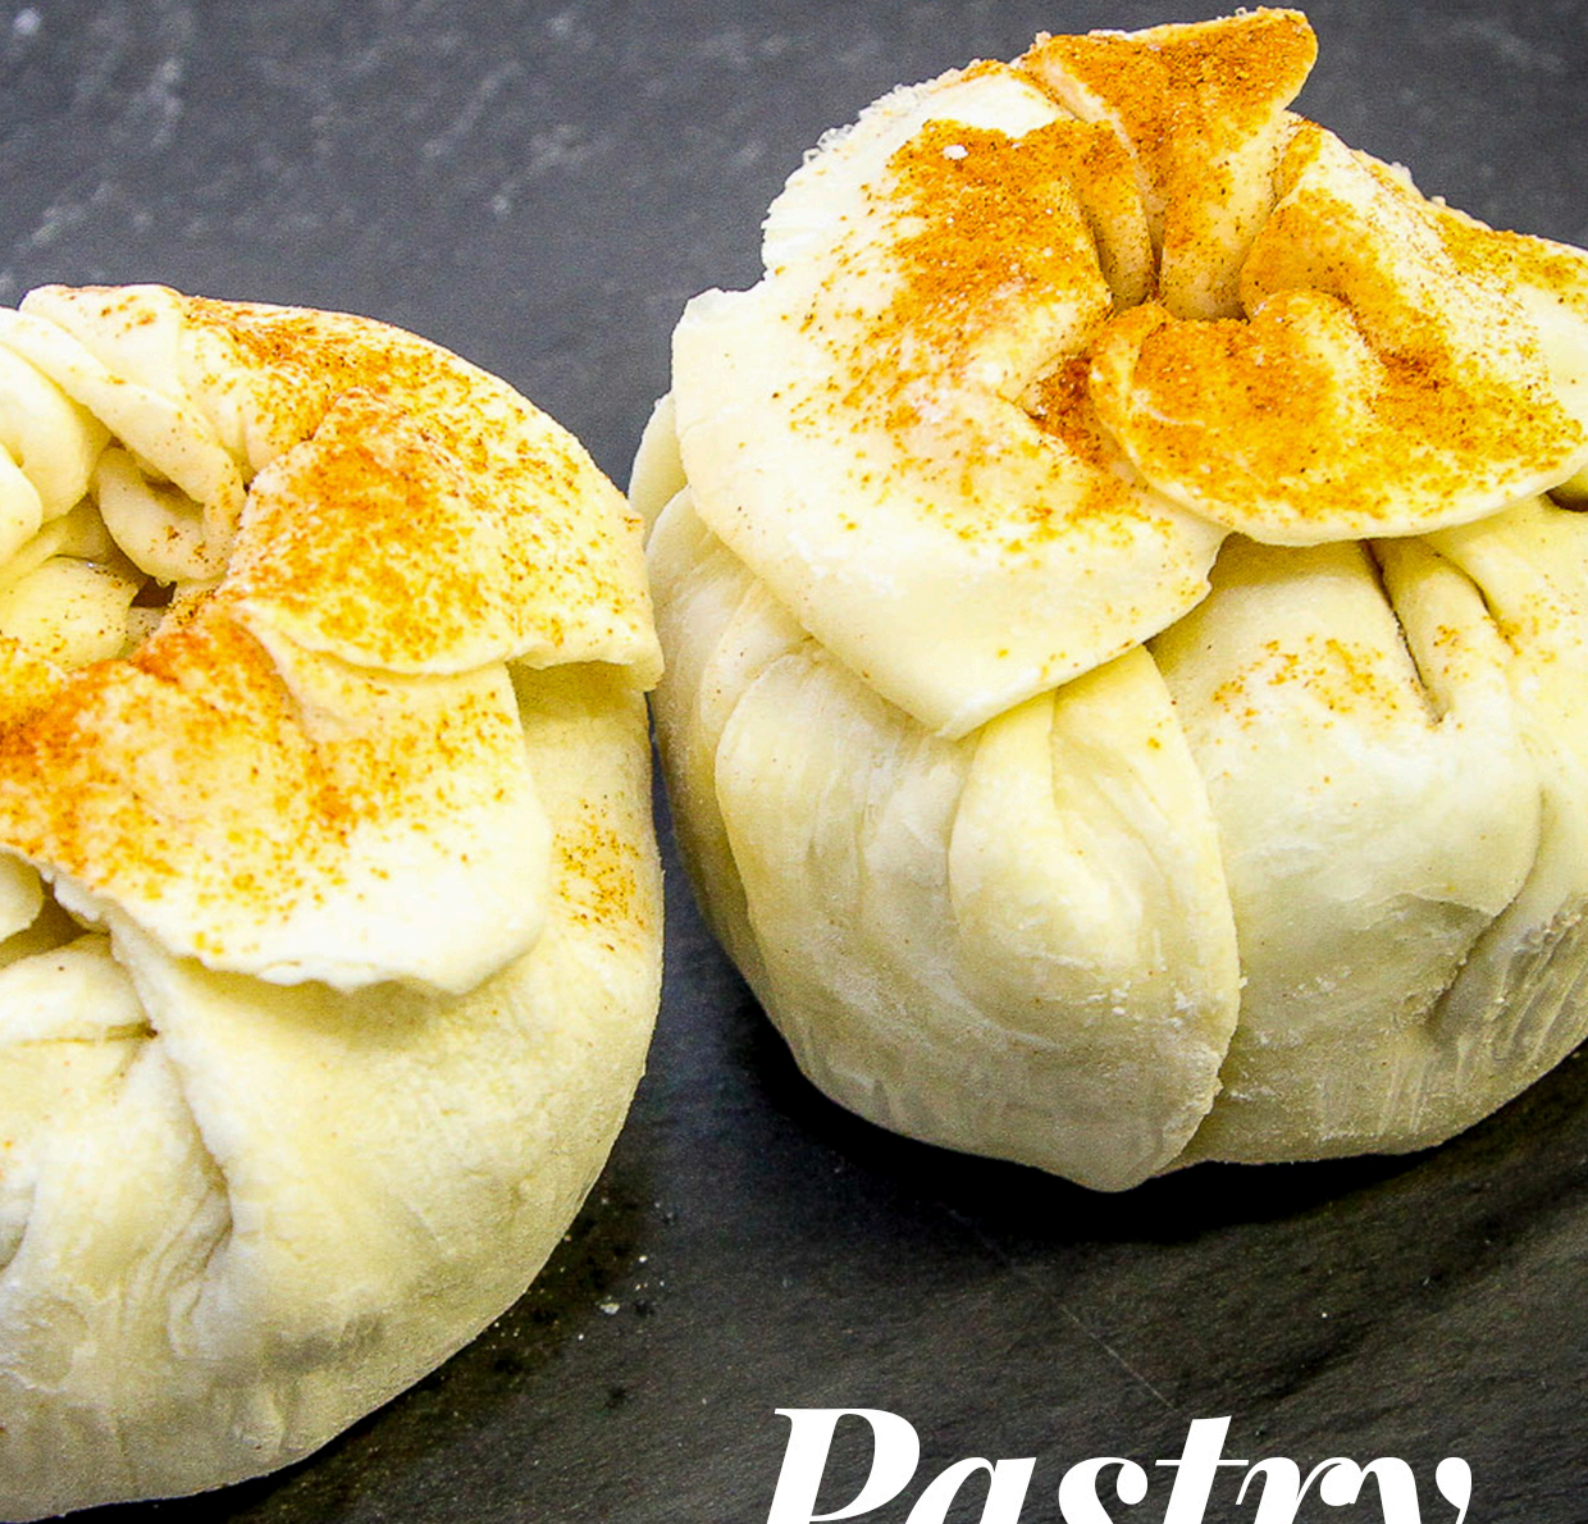

ARTHUR TUTBURY

Where quality is standard not an option.

Pastry